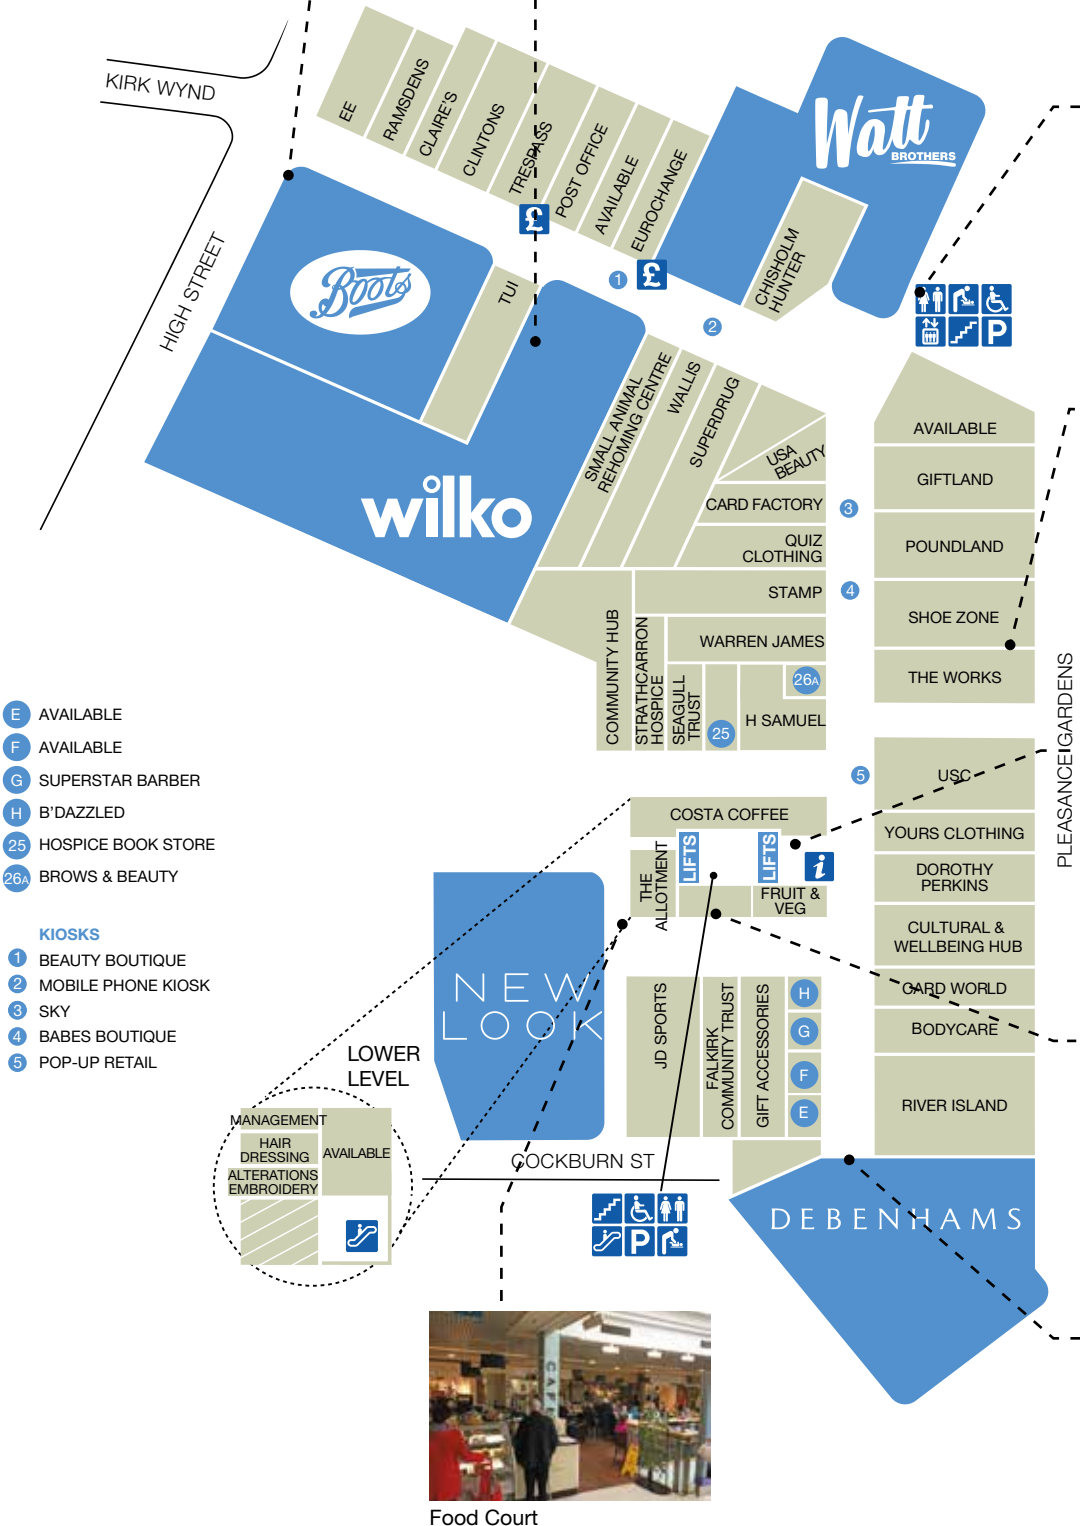

The Works is located in the middle of The Howgate Shopping Centre.

Wilko is towards the main entrance and can be entered from the shopping centre or the High Street.

Watt Brothers is opposite Wilko between the High Street entrance and Pleasance entrance.

# Floor Plan

High Street main entrance

Wilko

Pleasance entrance

The Works

Help Desk

Atrium

Debenhams